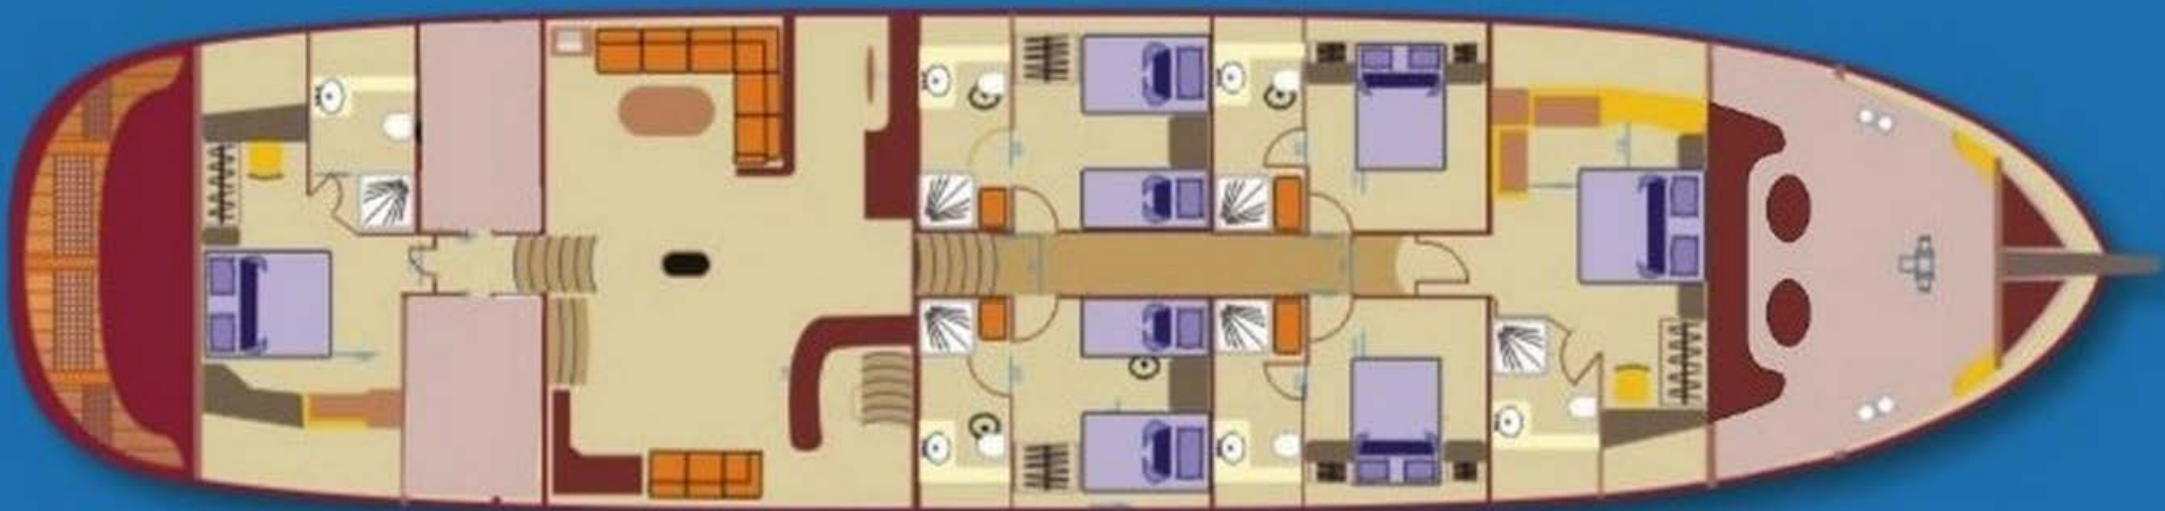

KAYA GÜNERI
IV

KAYA GUNERI IV

Yacht Type: Gulet

Manufacturer: Custom Made

Year Built: 2005

Length Overall (Metre/Feet): 34,6 m. / 113'49

Beam: 8 m. / 26'24

Draught: 3,8 m. / 12'46

Hull Material: Laminated Wood

Flag of Registry: Turkey

Registered Port: Bodrum

Summer Location: Turkey

Winter Location: Turkey

Yacht Category: Deluxe

A/C: Available

No. of Crew: 6

Cabin Details: 6 Cabins; 2 Masters, 2 Doubles,
2 Twins

Number of Guests: 12

No. of Cabins: 6

Master Cabins: 2

Double Cabins: 2

Twin Cabins: 2

Main Engines: 2 x Iveco 450 hp

Generators: 2 x Onan 27.5 kva

Electricity: 24V , 220V

Entertainment: DVD , TV , Music Player TV/
DVD in all cabins

Water Toys: Water Ski Canoe Wind Surf ,
Snorkeling Equipment , Fishing Equipment
Hamburger/Ringo

Tender: Zodiac boat with 100 HP Yamaha
outboard engine