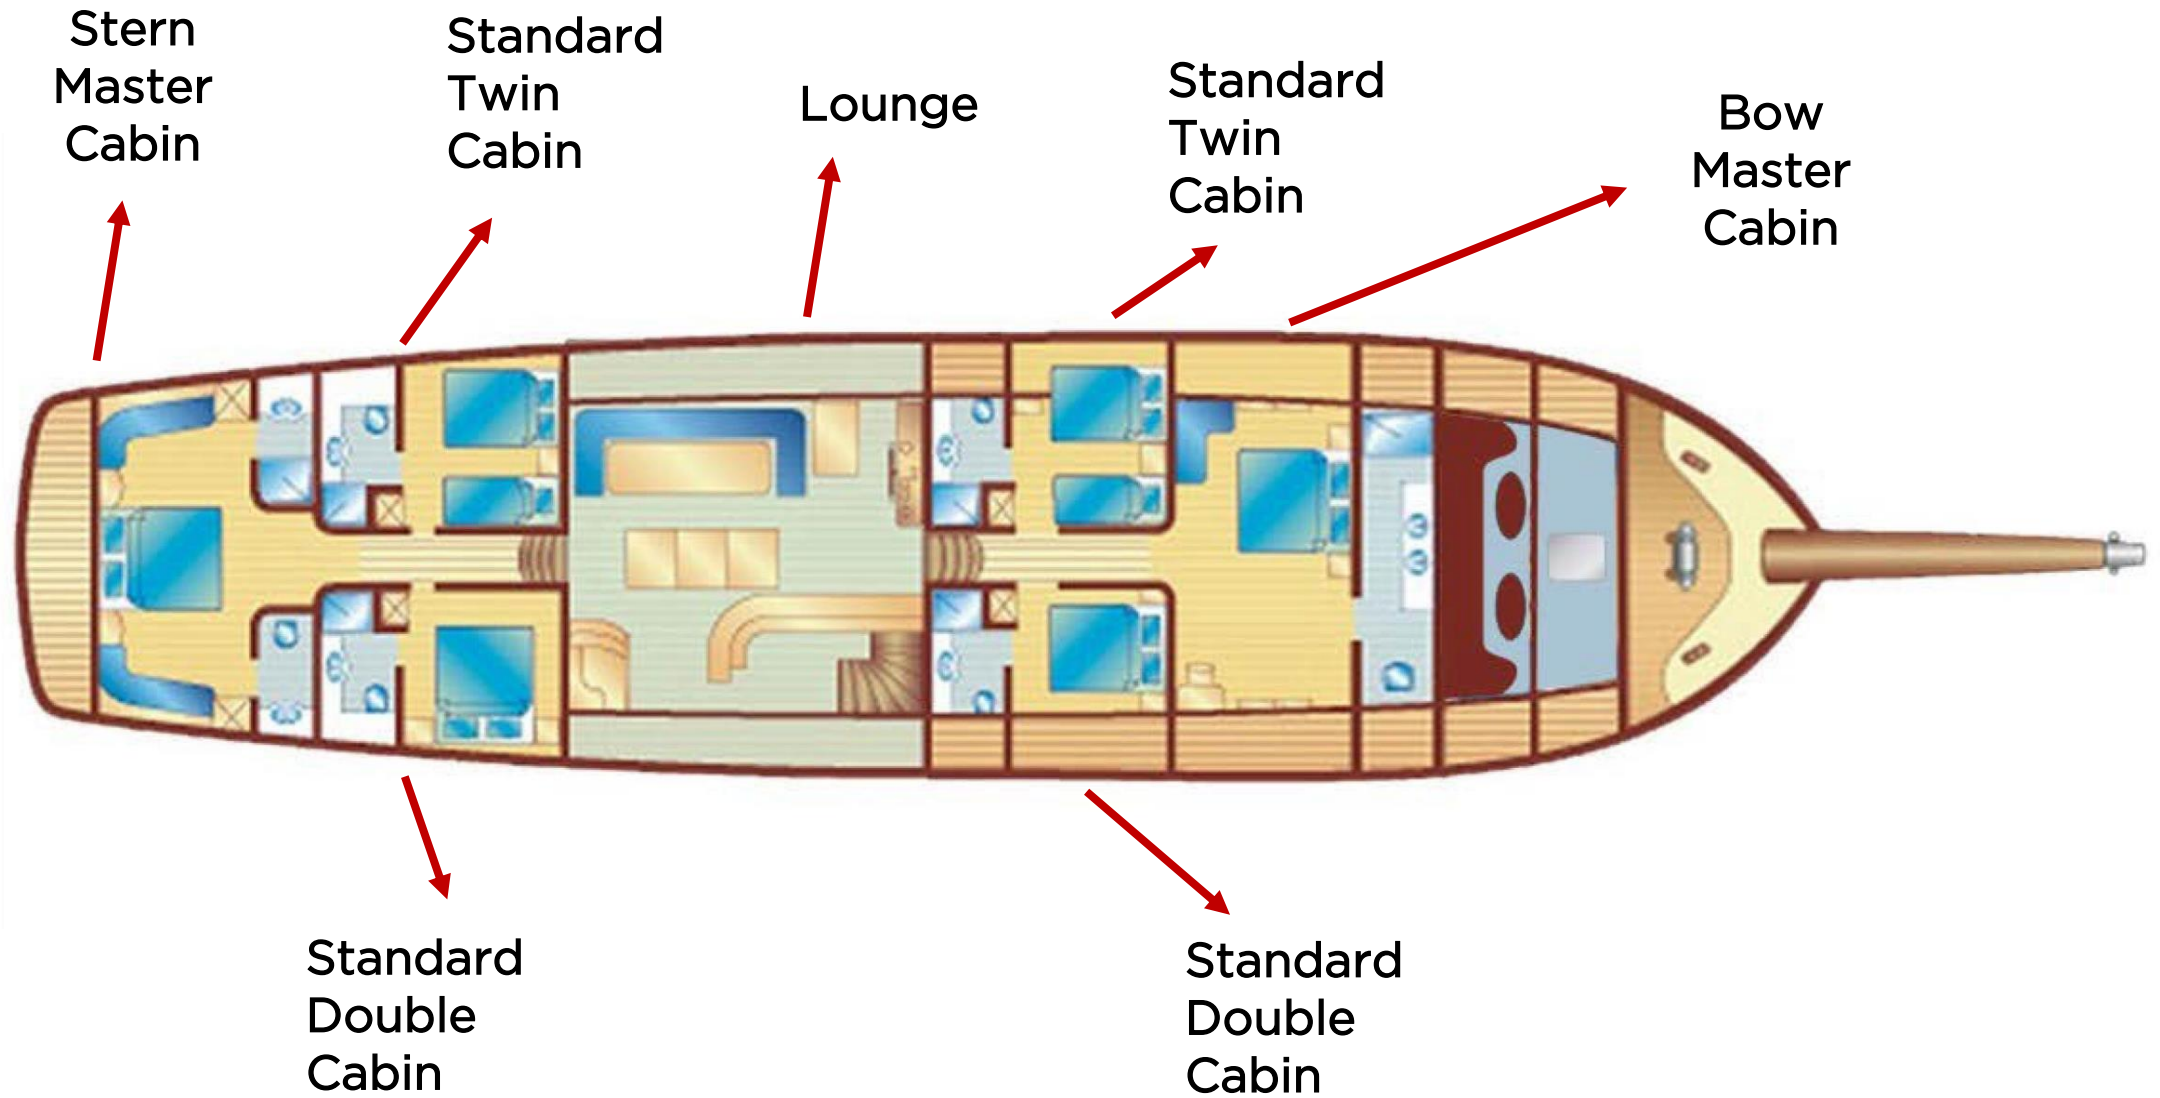

DUVINE

CYCLING + ADVENTURE CO.

Kaya Guneri Plus

Stern Dining Table and Bar

Bow Lounging Area

Saloon and Indoor Dining Table

Stern Master Cabin

*Available for an additional supplement

Bow Master Cabin

*Available for an additional supplement

Standard Twin Cabin

Standard Double Cabin

Master Cabin en-suite shower, bath

Standard cabin en-suite shower, bath

Kaya Guneri Plus General Specifications